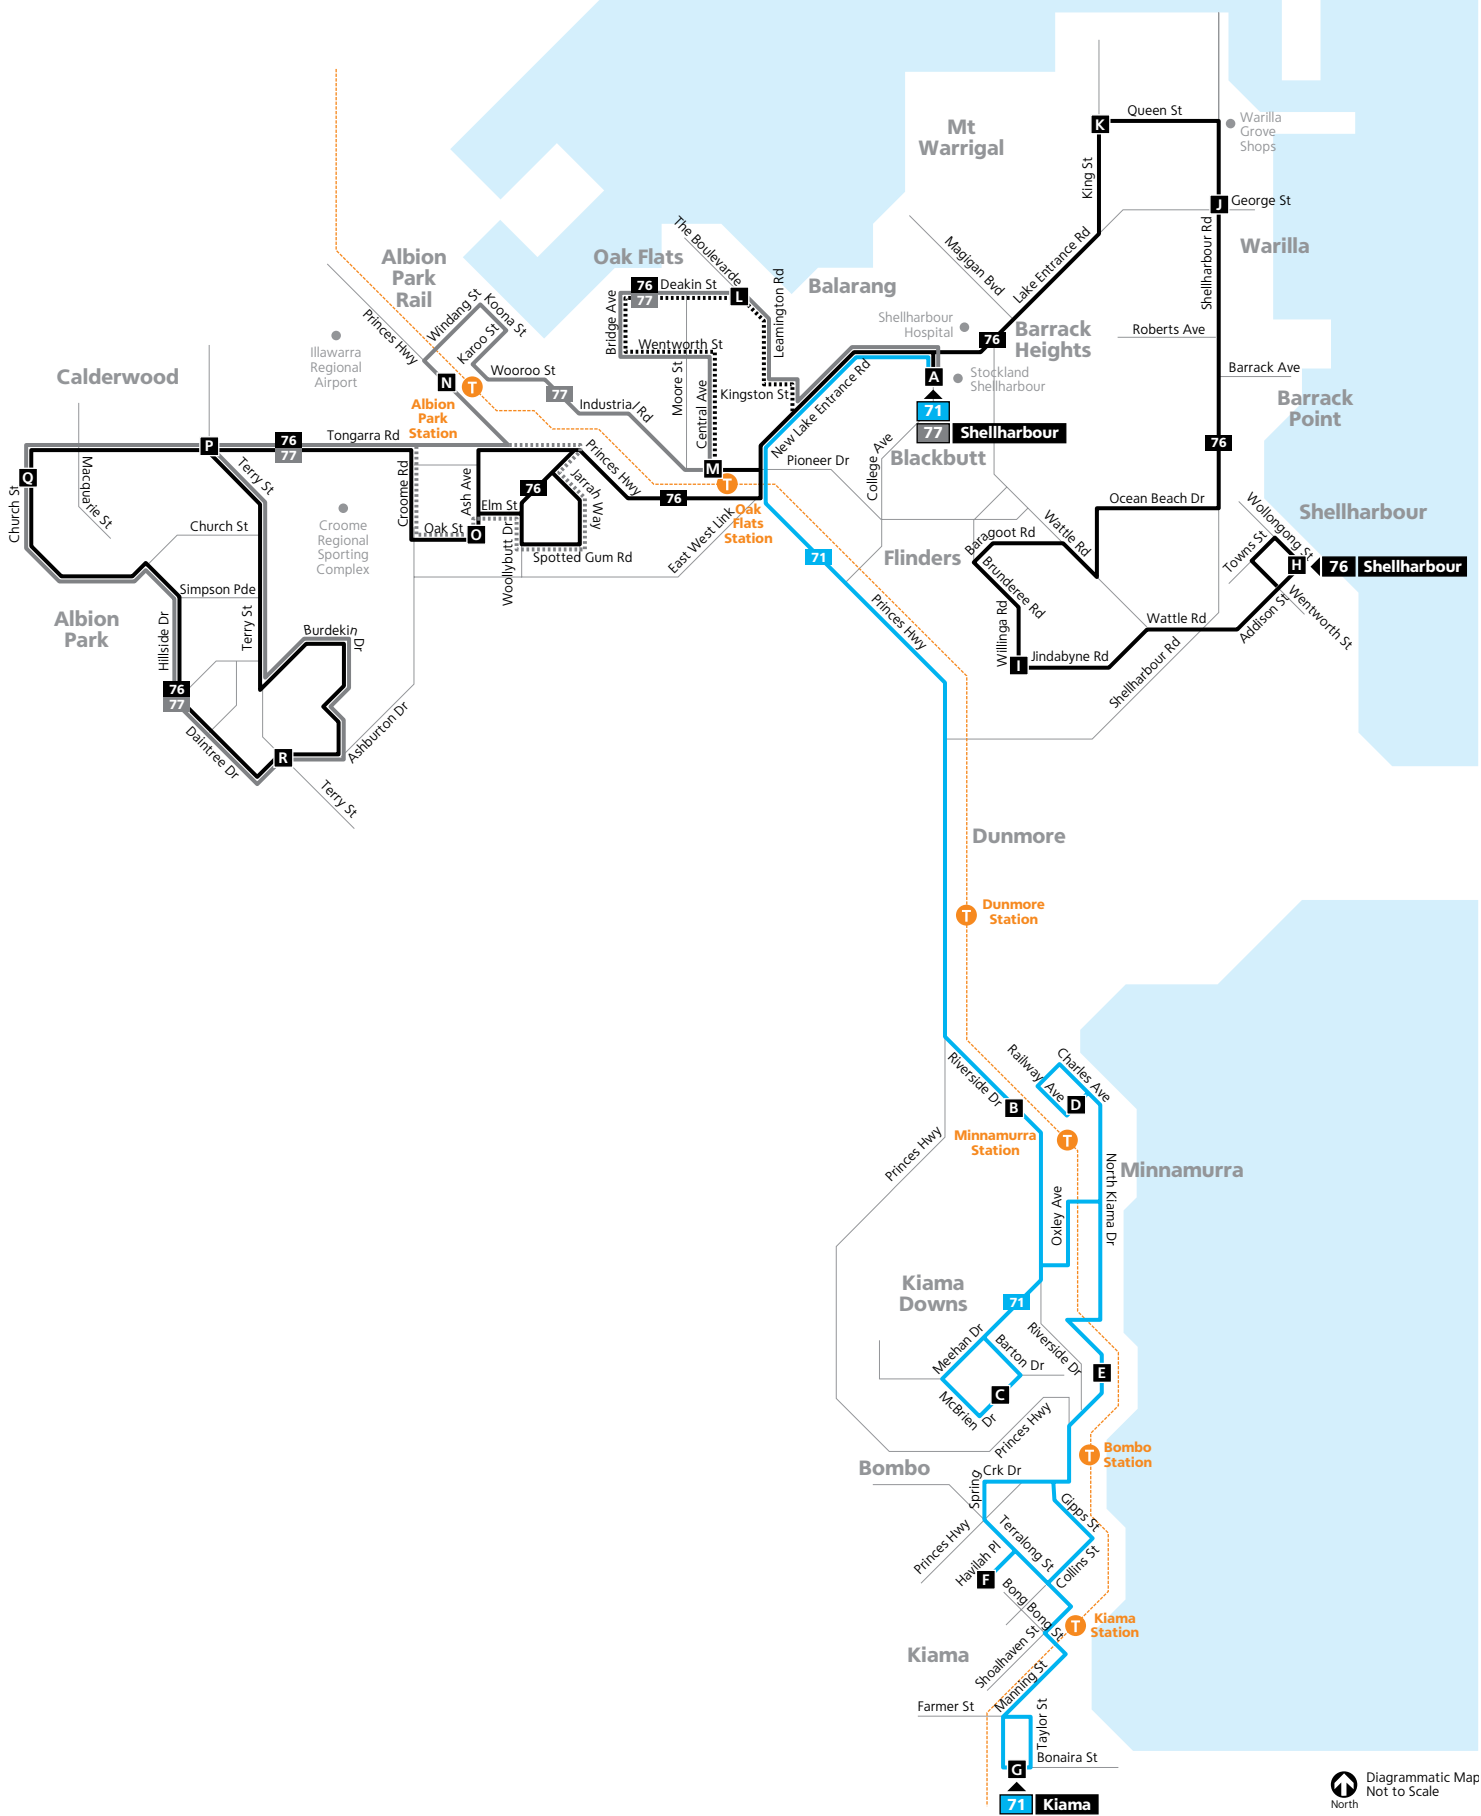

Diagrammatic Map
North
Not to Scale

1. **Legend**
2. Bus route
   - 71 Bus route number
   - A Timing point
   - T Train line/station

Timing Points

- **A** Stockland Shellharbour
- **B** Riverside Drive & The Village
- **C** McBrien Drive near Barton Drive
- **D** Minnamurra Public School Links Street
- **E** North Kiama Drive at Flinders Avenue
- **F** Kiama Leisure Centre Havilah Place
- **G** Bonaira Street near Reid Street
- **H** Shellharbour Beach Wollongong Street
- **I** Jindabyne Road & Burrinjuck Avenue
- **J** Shellharbour Road
- **K** Queen Street & King Street
- **L** The Boulevard & Deakin Street
- **M** Oak Flats Station
- **N** Albion Park Station
- **O** Ash Avenue & Oak Street
- **P** Albion Park Shops Tongarra Road
- **Q** Church Street opposite Sophia Street
- **R** Ashburton Drive at Terry Street

Explanation of definitions and symbols

- **C** Bus operates via Corpus Christi Catholic High School on school days only.
- **G** Bus departs Shellharbour Private Hospital prior to Stockland Shellharbour.
- **H** Bus continues to Shellharbour Private Hospital.
- **P** Bus commences from Albion Park Public School 3 minutes earlier.
- **Q** Bus commences from Albion Park Public School at 07:40 and travels via Tullimbar Village.
- **S** Bus operates to/from Shellharbour township.
- **T** Bus operates to/from inside station.
- **U** Bus commences from Tullimbar Village 6 minutes earlier.
- **V** Bus operates via Tullimbar Village.
- **W** Bus continues to Tullimbar Village.
- **X** Wollongong passengers transfer to other service.