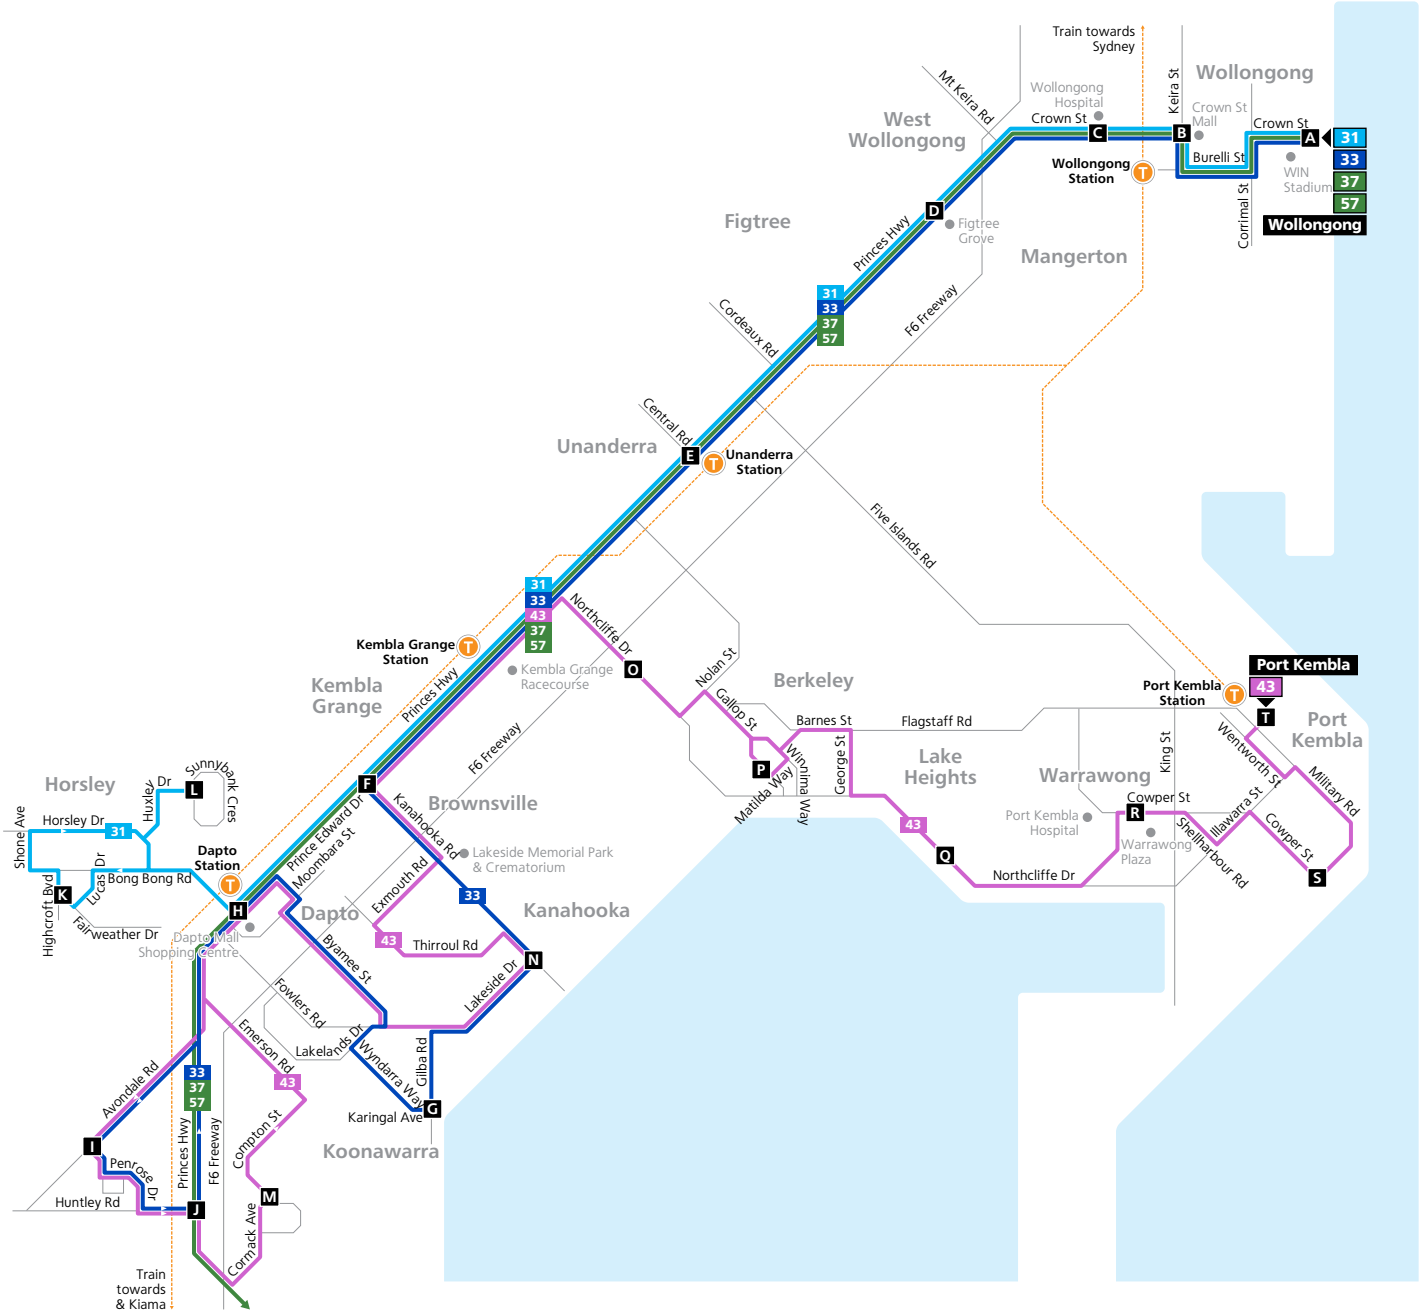

Routes 31, 33, 43

Legend

- Bus route
- 31 Bus route number
- A Timing point
- T Train line/station