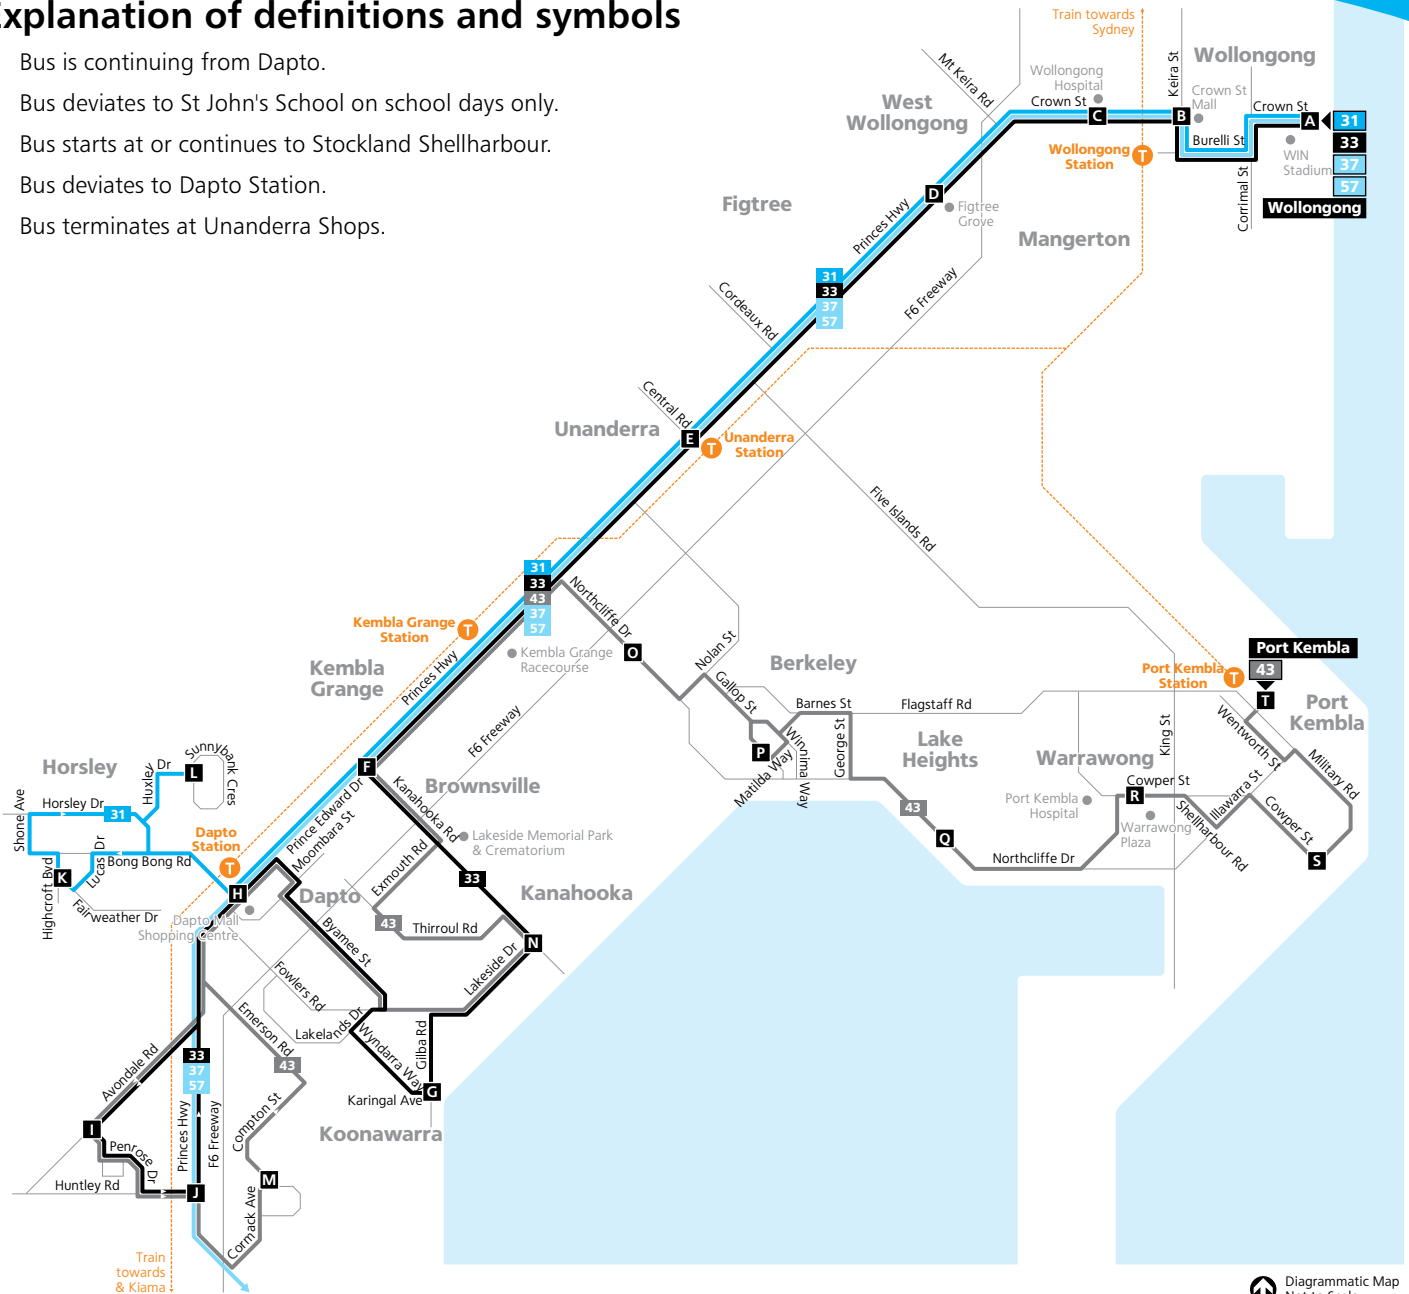

Explanation of definitions and symbols

- D Bus is continuing from Dapto.
- J Bus deviates to St John's School on school days only.
- S Bus starts at or continues to Stockland Shellharbour.
- T Bus deviates to Dapto Station.
- U Bus terminates at Unanderra Shops.

Legend

- Bus route
- A Timing point
- 31 Bus route number
- -T- Train line/station

Diagrammatic Map
North Not to Scale