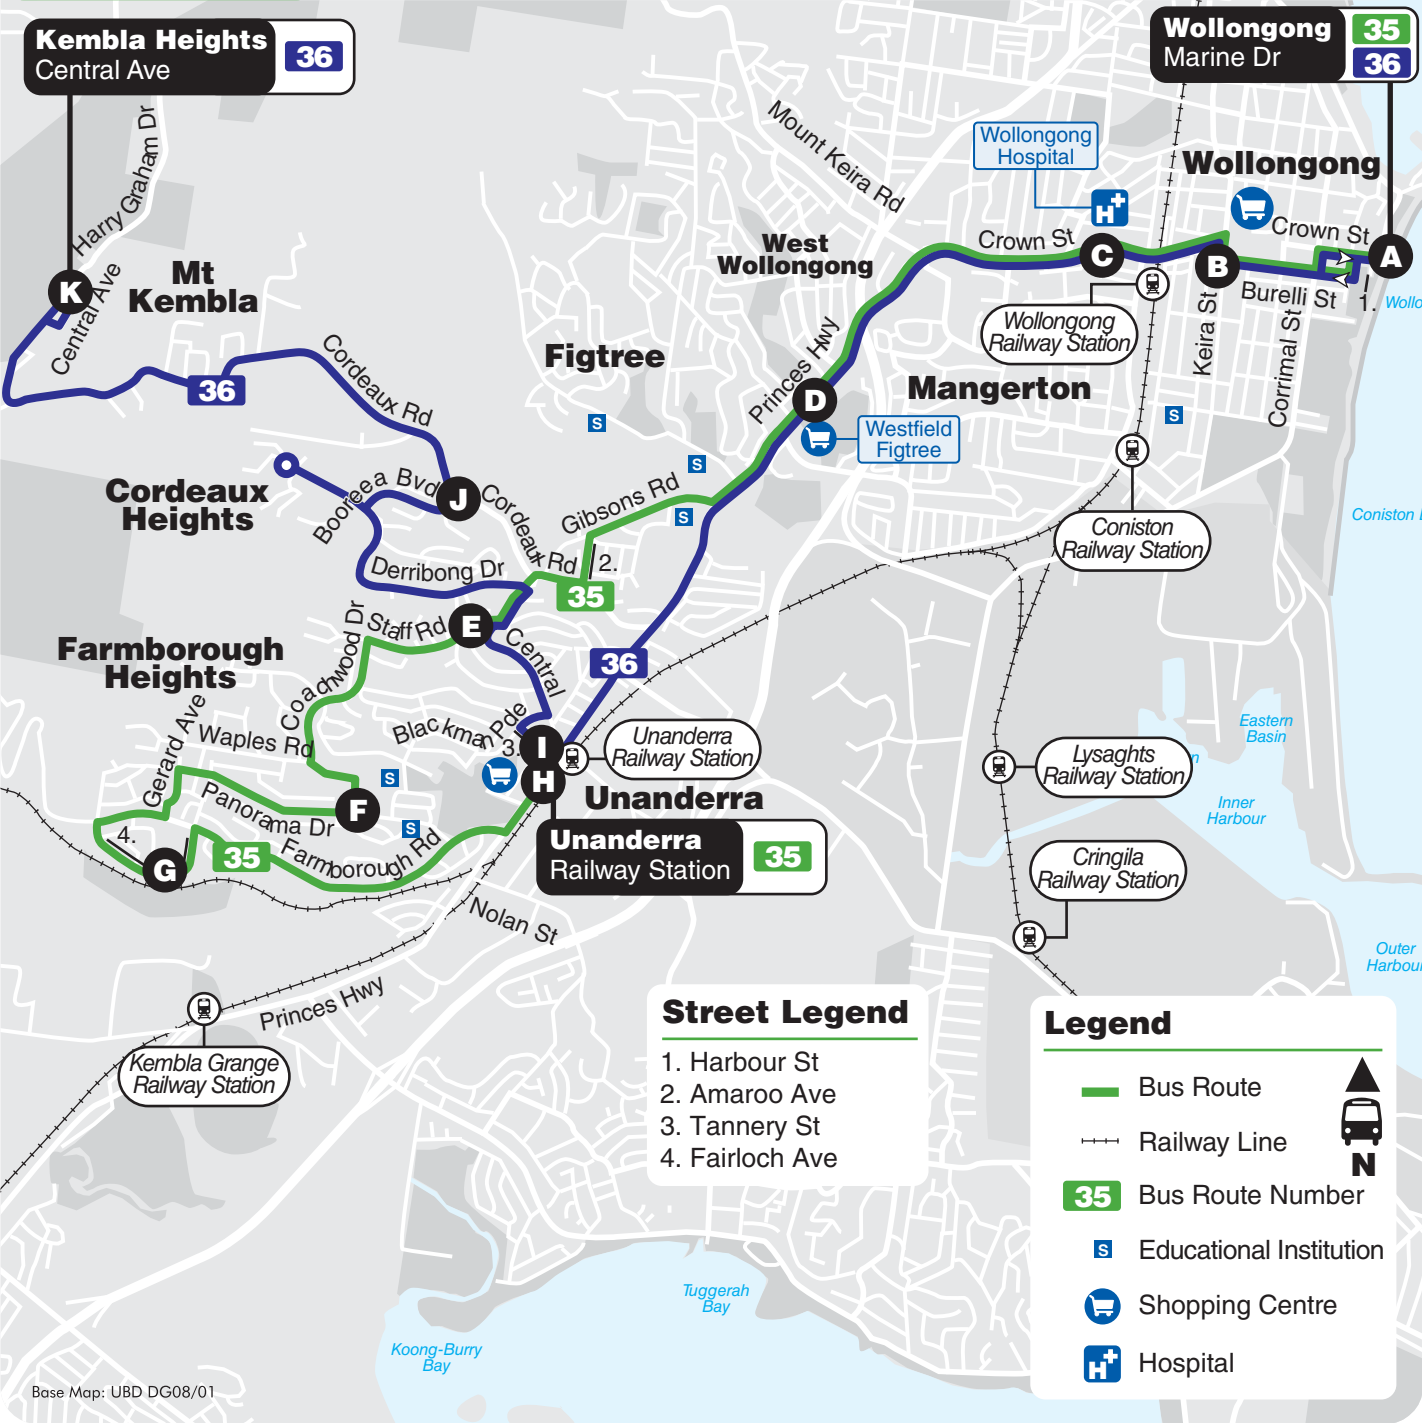

# Bus Route Map

**Kembla Heights**  
Central Ave **36**

**Wollongong**  
Marine Dr **35**  
**36**

**Mt Kembla**  
Harry Graham Dr  
Central Ave

**Wollongong**

**Figtree**

**West Wollongong**

**Mangerton**

**Cordeaux Heights**

**Farmborough Heights**

**Unanderra**

**Unanderra**  
Railway Station **35**

### Street Legend

1. Harbour St
2. Amaroo Ave
3. Tannery St
4. Fairloch Ave

### Legend

- Bus Route
- Railway Line
- 35** Bus Route Number
- Educational Institution
- Shopping Centre
- Hospital