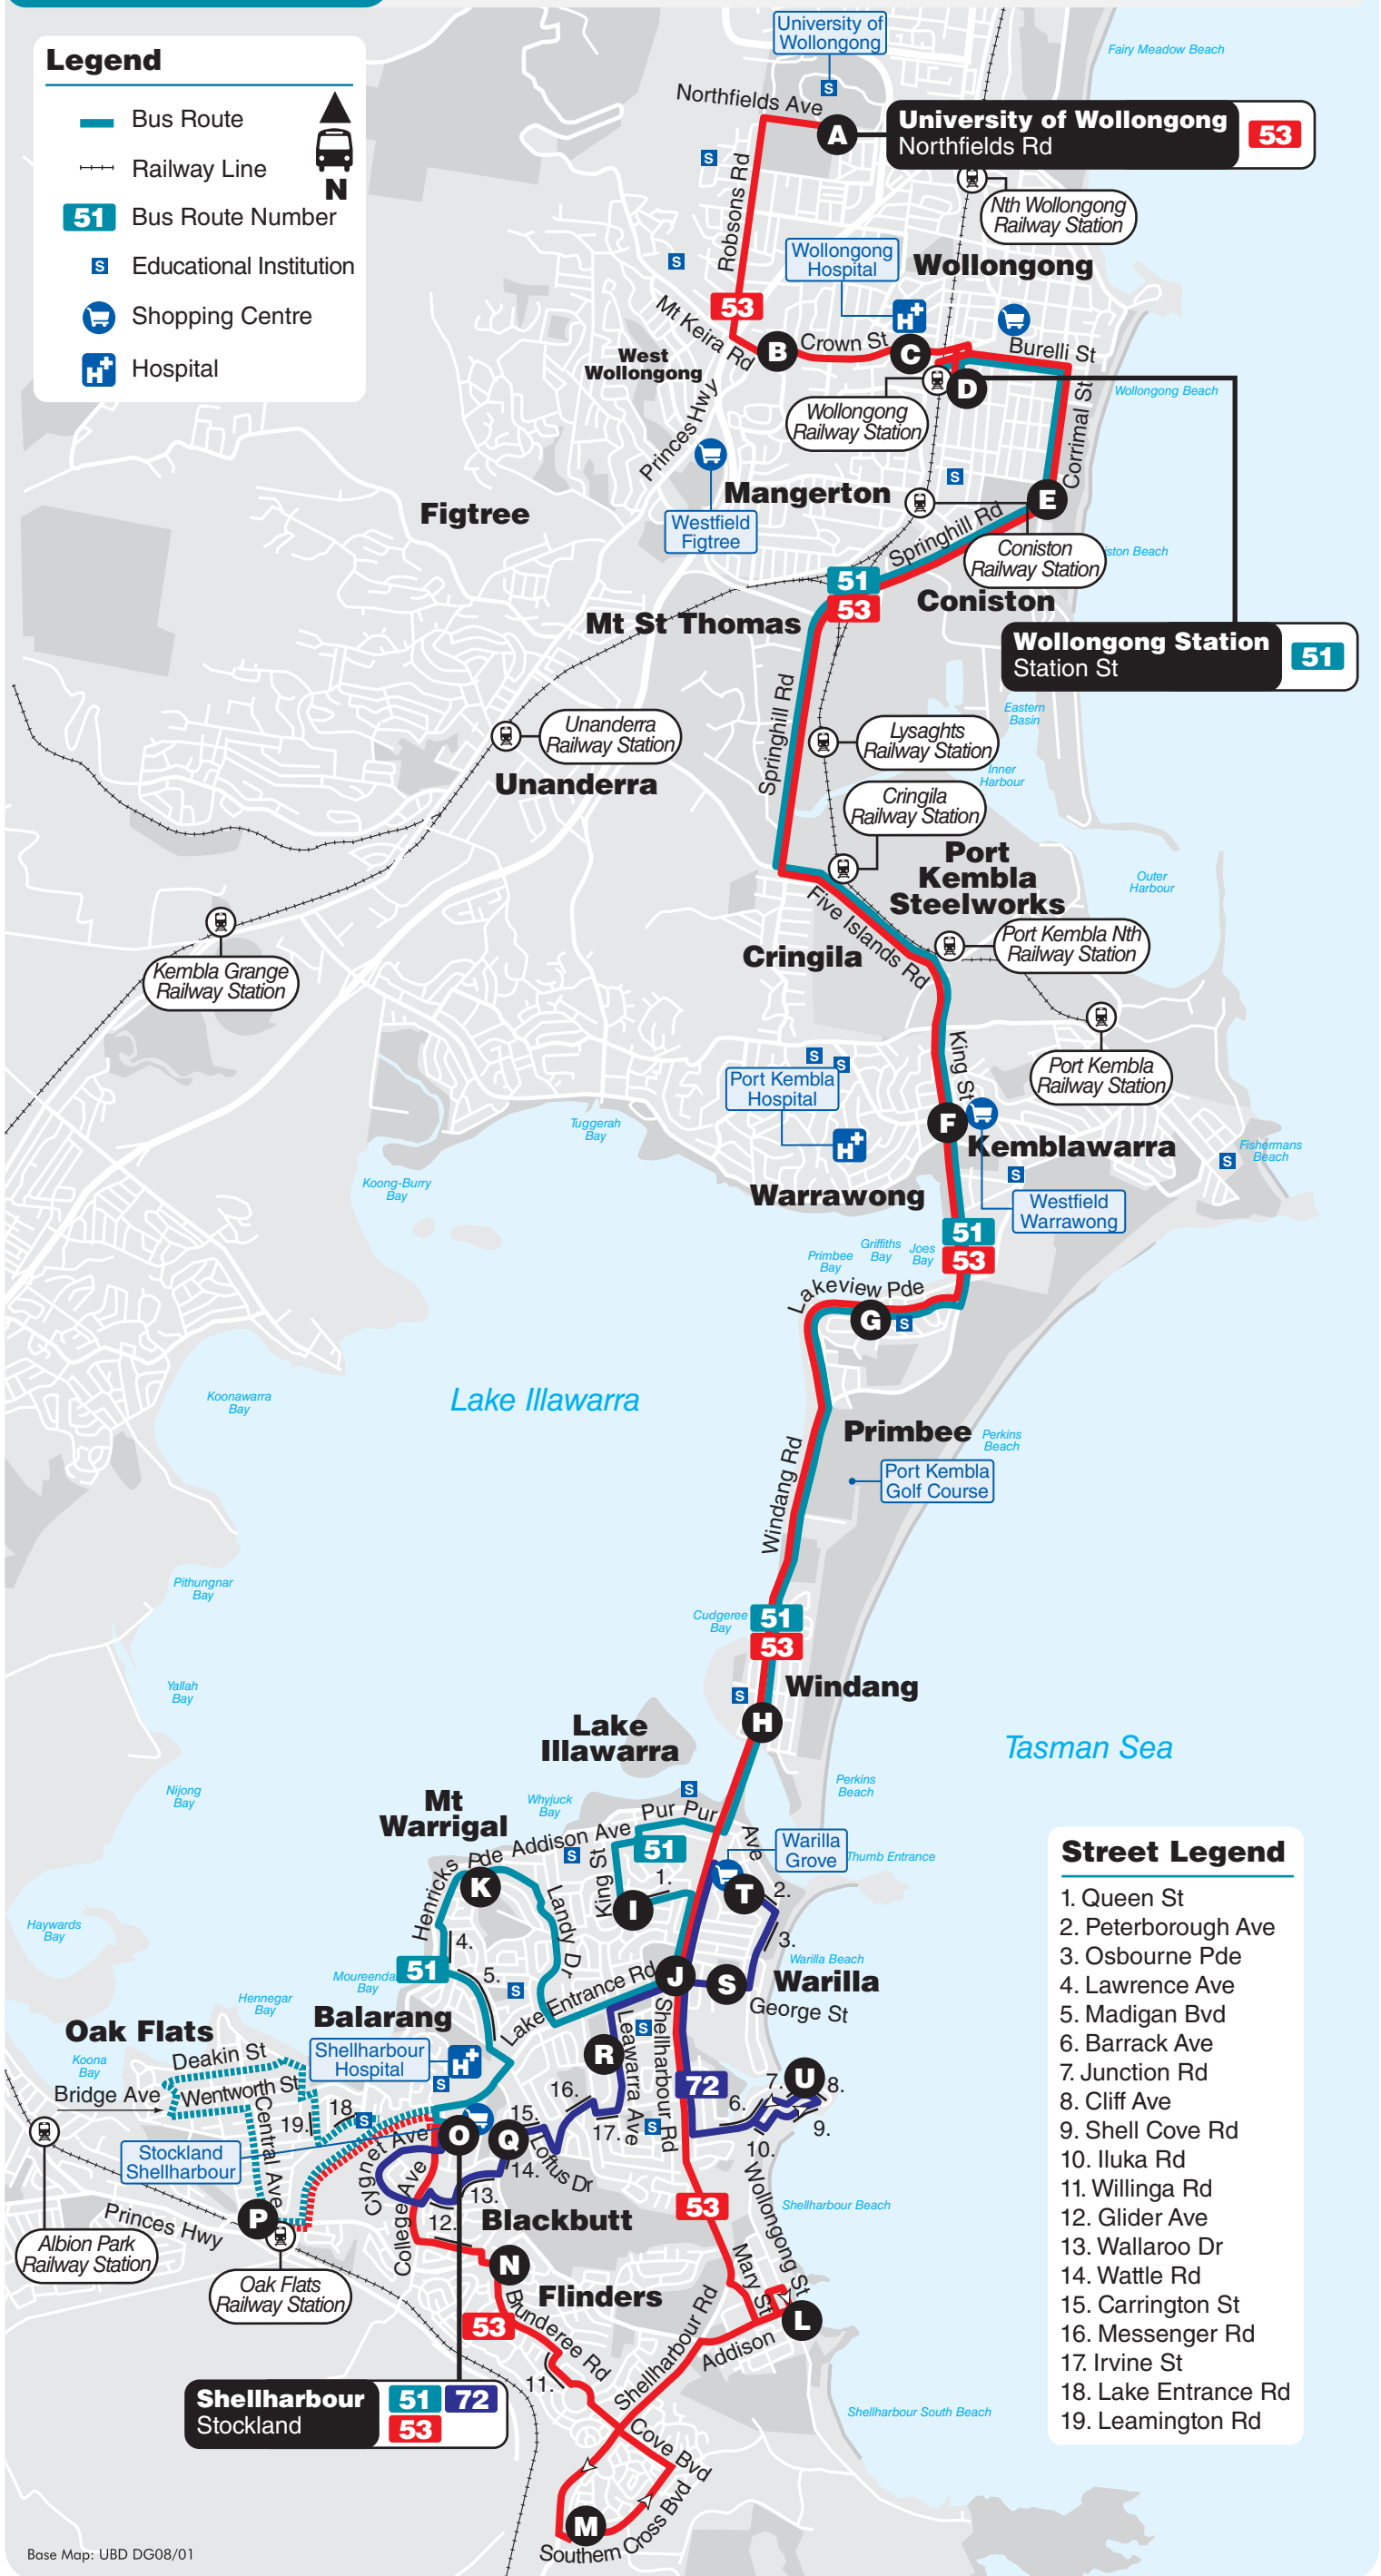

Legend

-  Bus Route
-  Railway Line
-  Bus Route Number
-  Educational Institution
-  Shopping Centre
-  Hospital

University of Wollongong
Northfields Rd **53**

Wollongong Station
Station St **51**

Shellharbour
Stockland **51 72**
53

- Street Legend**
1. Queen St
 2. Peterborough Ave
 3. Osbourne Pde
 4. Lawrence Ave
 5. Madigan Bvd
 6. Barrack Ave
 7. Junction Rd
 8. Cliff Ave
 9. Shell Cove Rd
 10. Iluka Rd
 11. Willinga Rd
 12. Glider Ave
 13. Wallaroo Dr
 14. Wattle Rd
 15. Carrington St
 16. Messenger Rd
 17. Irvine St
 18. Lake Entrance Rd
 19. Leamington Rd