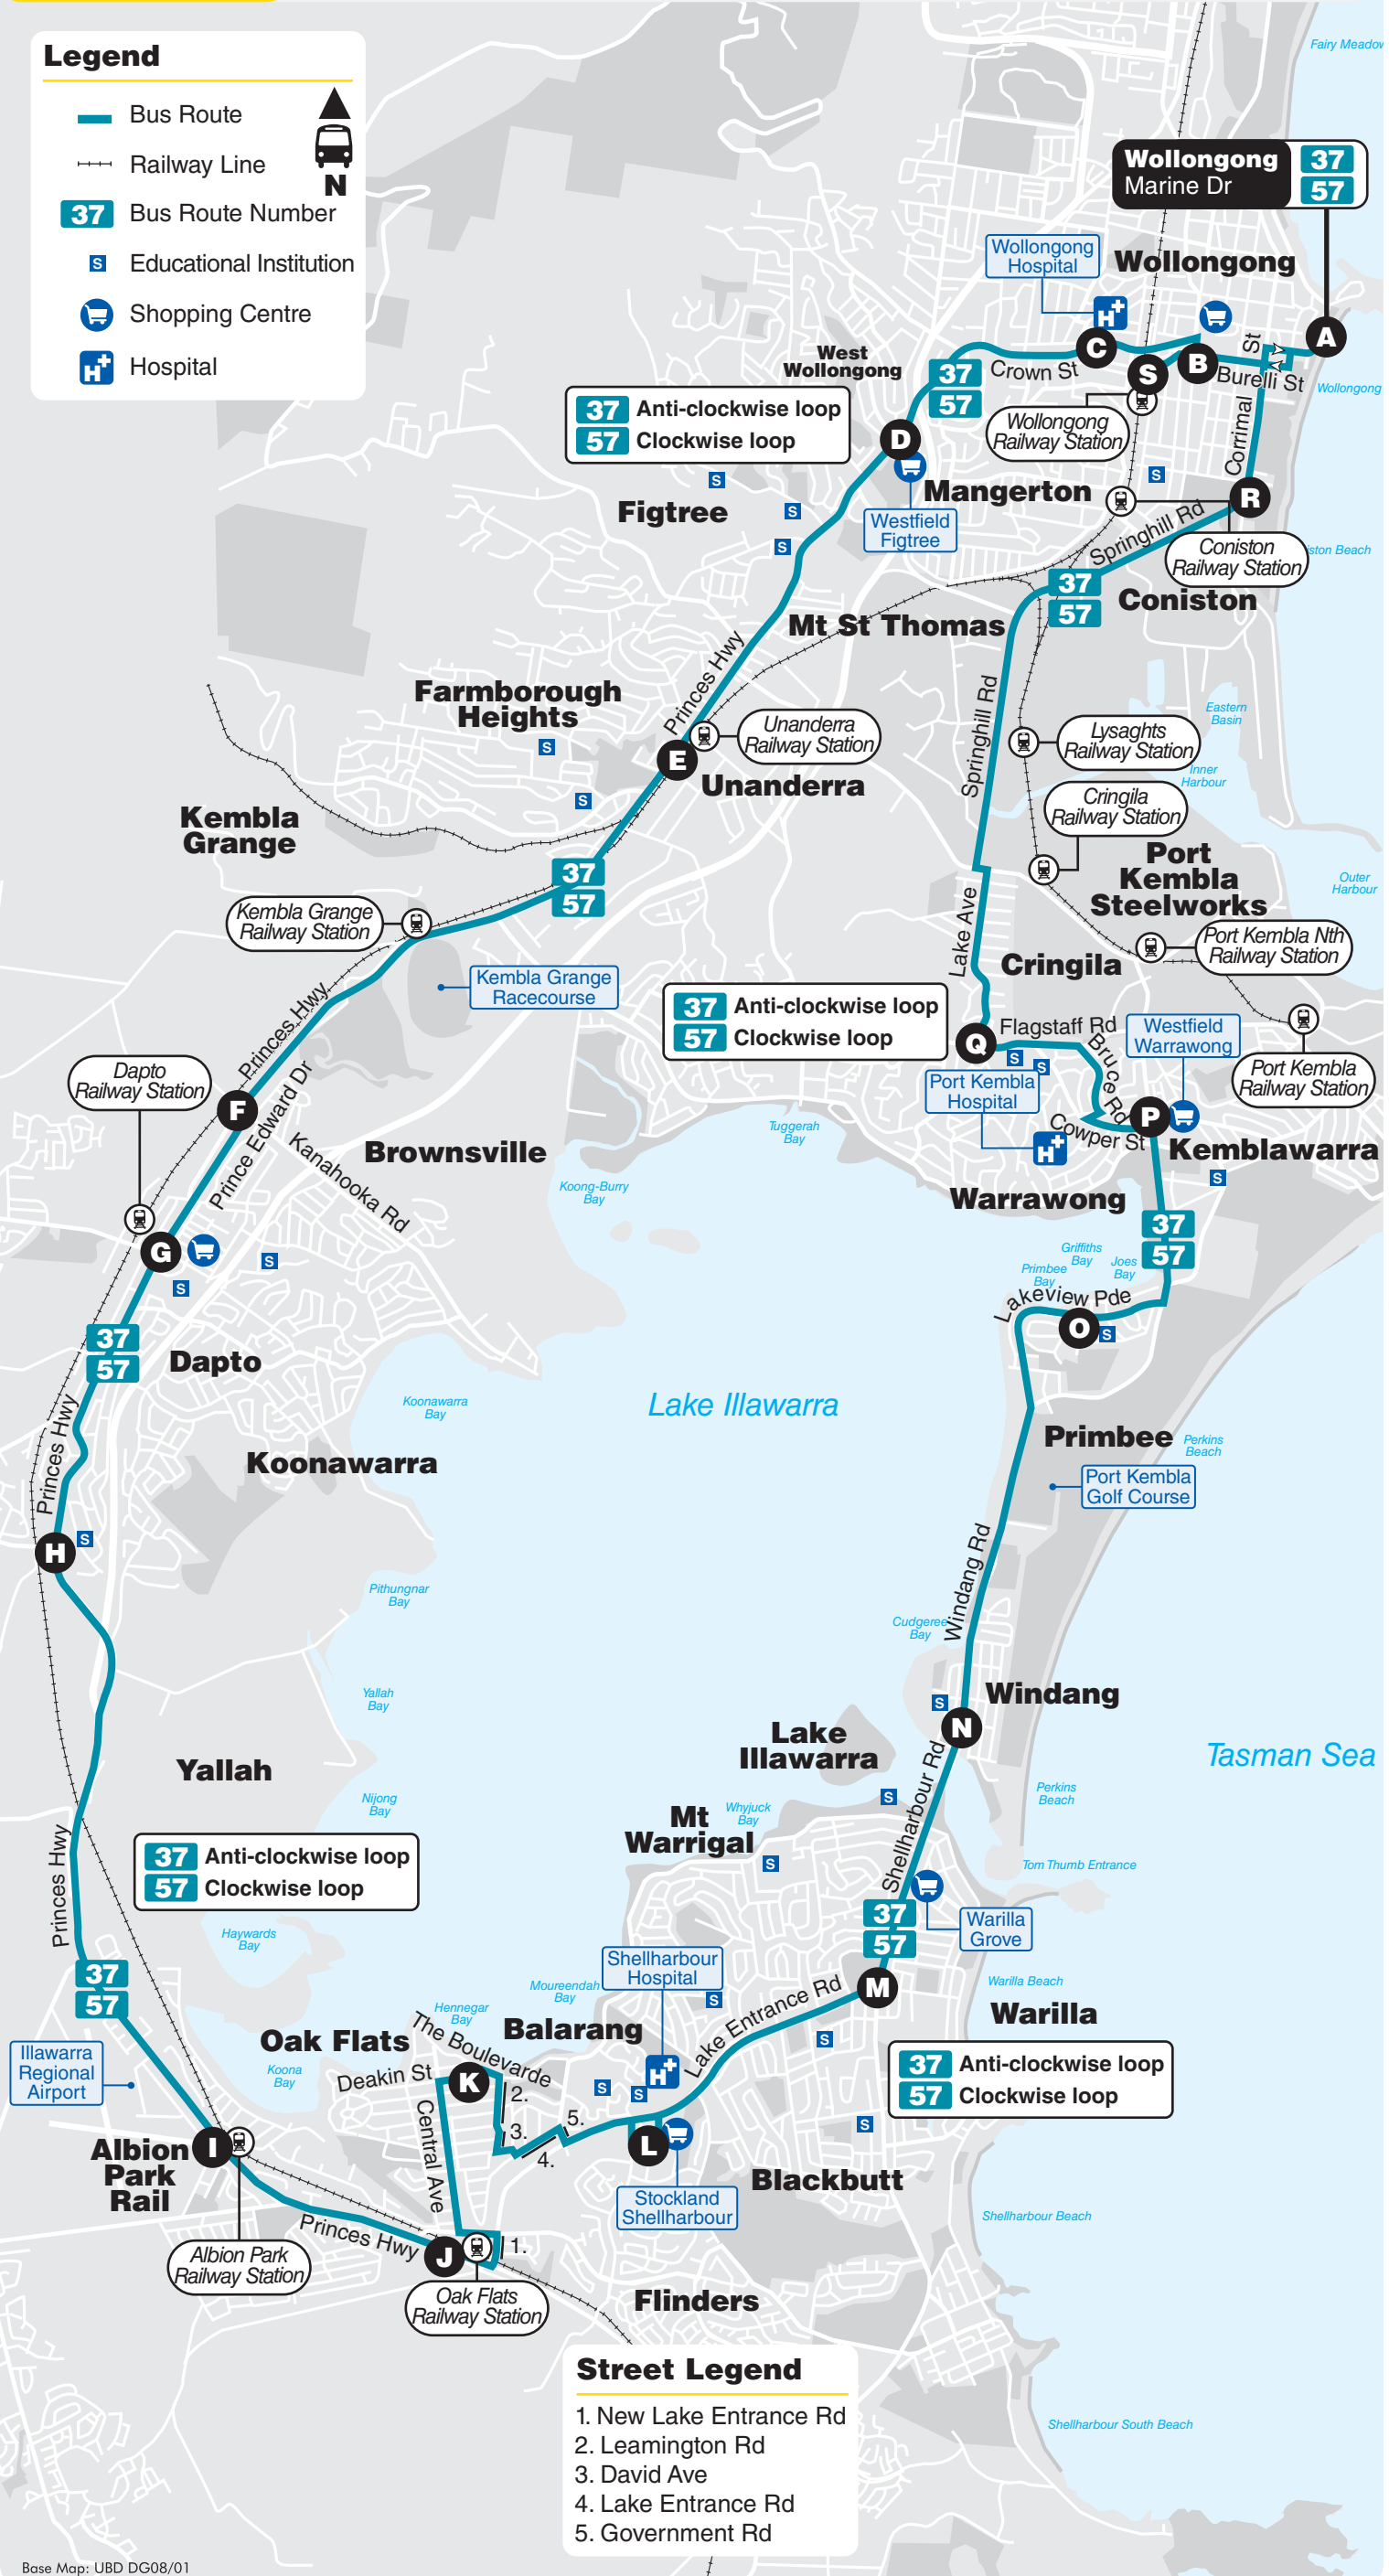

Legend

-  Bus Route
-  Railway Line
-  Bus Route Number
-  Educational Institution
-  Shopping Centre
-  Hospital

37 Anti-clockwise loop
57 Clockwise loop

37 Anti-clockwise loop
57 Clockwise loop

37 Anti-clockwise loop
57 Clockwise loop

37 Anti-clockwise loop
57 Clockwise loop

Street Legend

1. New Lake Entrance Rd
2. Leamington Rd
3. David Ave
4. Lake Entrance Rd
5. Government Rd