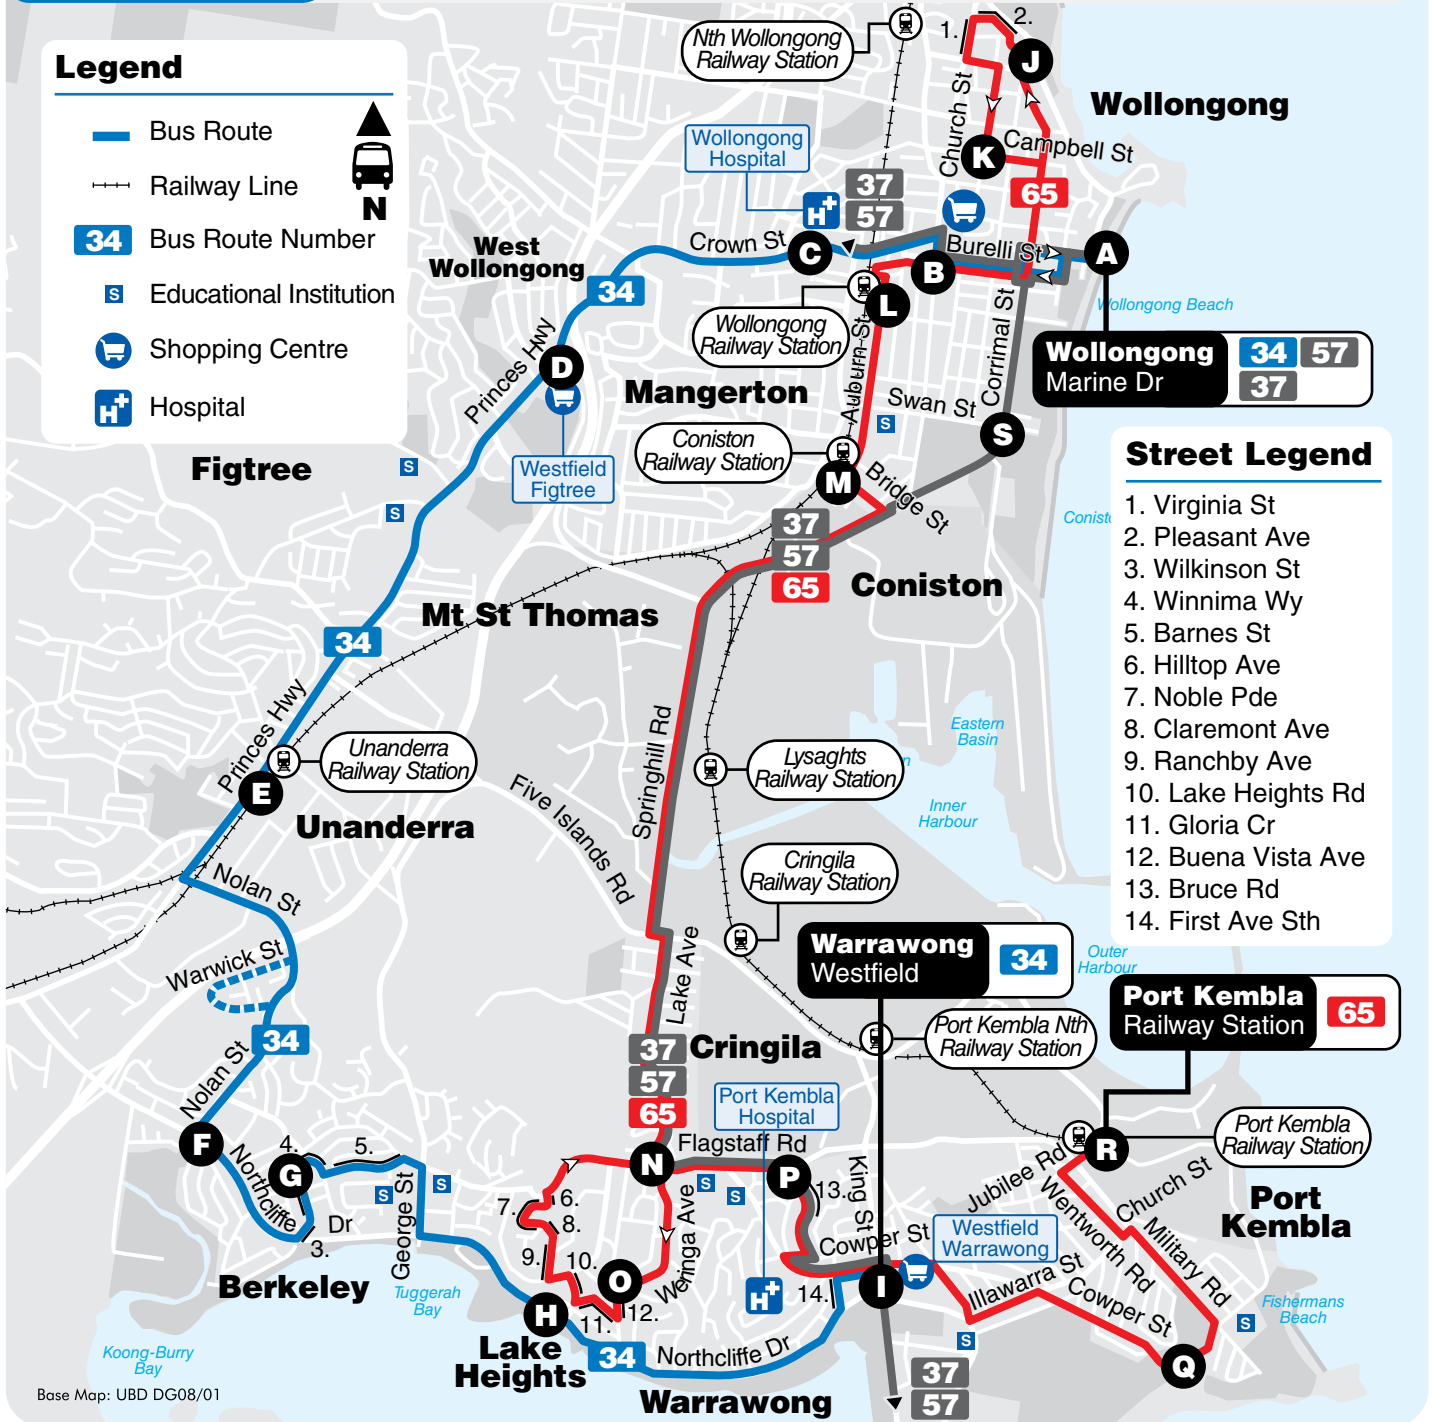

**Legend**

-  Bus Route
-  Railway Line
- 34** Bus Route Number
-  Educational Institution
-  Shopping Centre
-  Hospital

**Street Legend**

1. Virginia St
2. Pleasant Ave
3. Wilkinson St
4. Winnima Wy
5. Barnes St
6. Hilltop Ave
7. Noble Pde
8. Claremont Ave
9. Ranchby Ave
10. Lake Heights Rd
11. Gloria Cr
12. Buena Vista Ave
13. Bruce Rd
14. First Ave Sth