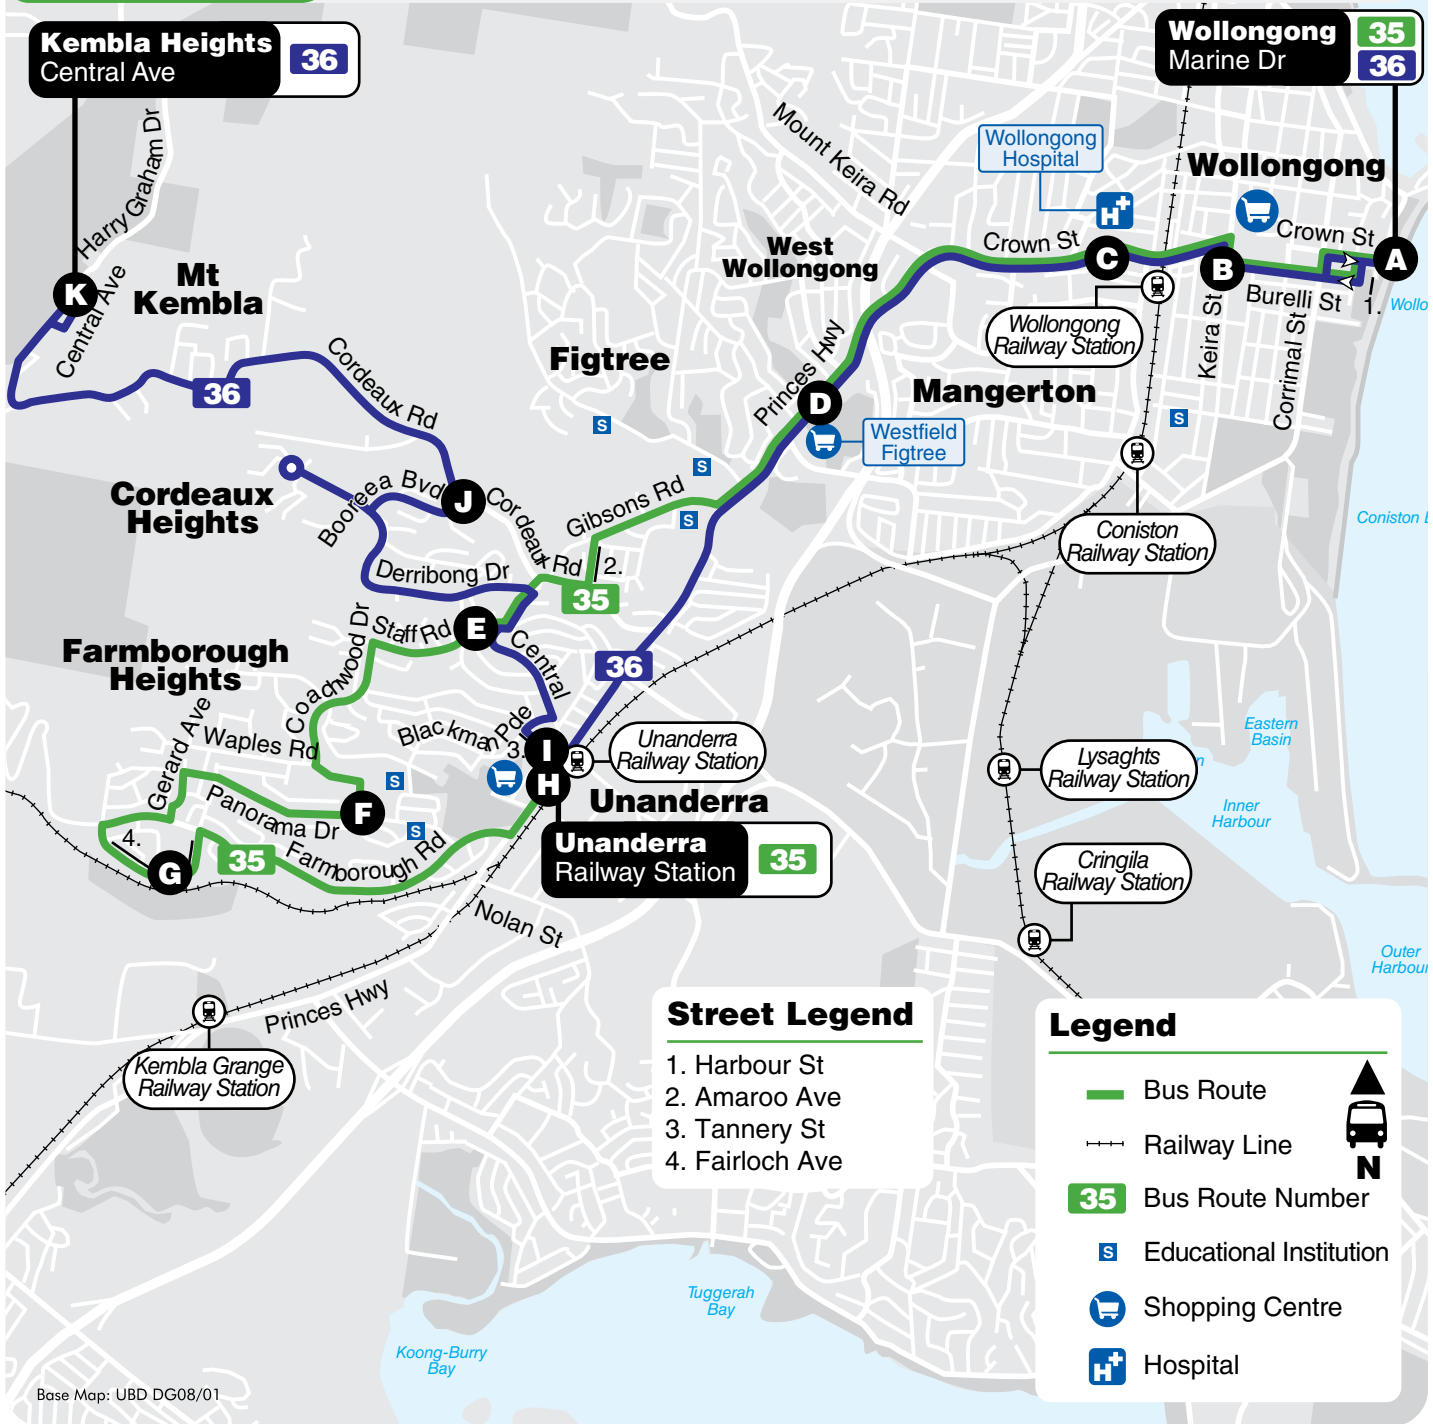

Monday to Friday

						
map ref	Route	36	36	36	36	36
		am	am	pm	pm	pm
K	Kembla Heights (Central Ave)	7.30	9.10	12.10	2.53	4.32
J	Cordeaux Heights (Cordeaux Rd & Booreea Blvd)	7.40	9.20	12.20	U3.03	4.42
I	Unanderra (Shops)	7.51	9.31	12.31	3.20	4.53
D	Figtree (Westfield, Princes Hwy)	7.57	9.36	12.36	3.26	4.59
C	Wollongong Hospital (Crown St)	8.03	9.42	12.42	3.32	5.05
B	Wollongong (Burelli St & Keira St)	8.07	9.46	12.46	3.36	5.09
A	Wollongong (Marine Dr)	8.11	9.50	12.50	3.40	5.13

Saturday

						
map ref	Route	36	36	36		
		am	am	pm		
K	Kembla Heights (Central Ave)	7.46	10.34	1.34		
J	Cordeaux Heights (Cordeaux Rd & Booreea Blvd)	7.56	10.44	1.44		
I	Unanderra (Shops)	8.07	10.55	1.55		
D	Figtree (Westfield, Princes Hwy)	8.13	11.01	2.01		
C	Wollongong Hospital (Crown St)	8.19	11.07	2.07		
B	Wollongong (Burelli St & Keira St)	8.23	11.11	2.11		
A	Wollongong (Marine Dr)	8.27	11.15	2.15		

Sundays & Public Holidays

					
map ref	Route	36	36		
		am	pm		
K	Kembla Heights (Central Ave)	9.56	1.56		
J	Cordeaux Heights (Cordeaux Rd & Booreea Blvd)	10.06	2.06		
I	Unanderra (Shops)	10.16	2.16		
D	Figtree (Westfield, Princes Hwy)	10.22	2.22		
C	Wollongong Hospital (Crown St)	10.27	2.27		
B	Wollongong (Burelli St & Keira St)	10.30	2.30		
A	Wollongong (Marine Dr)	10.34	2.34		

For route map see page 18.

Route
35/36

Bus Route Map

PREMIER
ILLAWARRA

How to use this timetable

1. Using the route map provided, find the two timing points you are located between.
2. Locate these two timing points on the timetables.
3. Your bus is scheduled to arrive between the times shown for these points. For example, if your bus stop is situated between timing points **A** and **B** on the map, then the bus is scheduled to arrive between the time listed for **A** and the time listed for **B**.