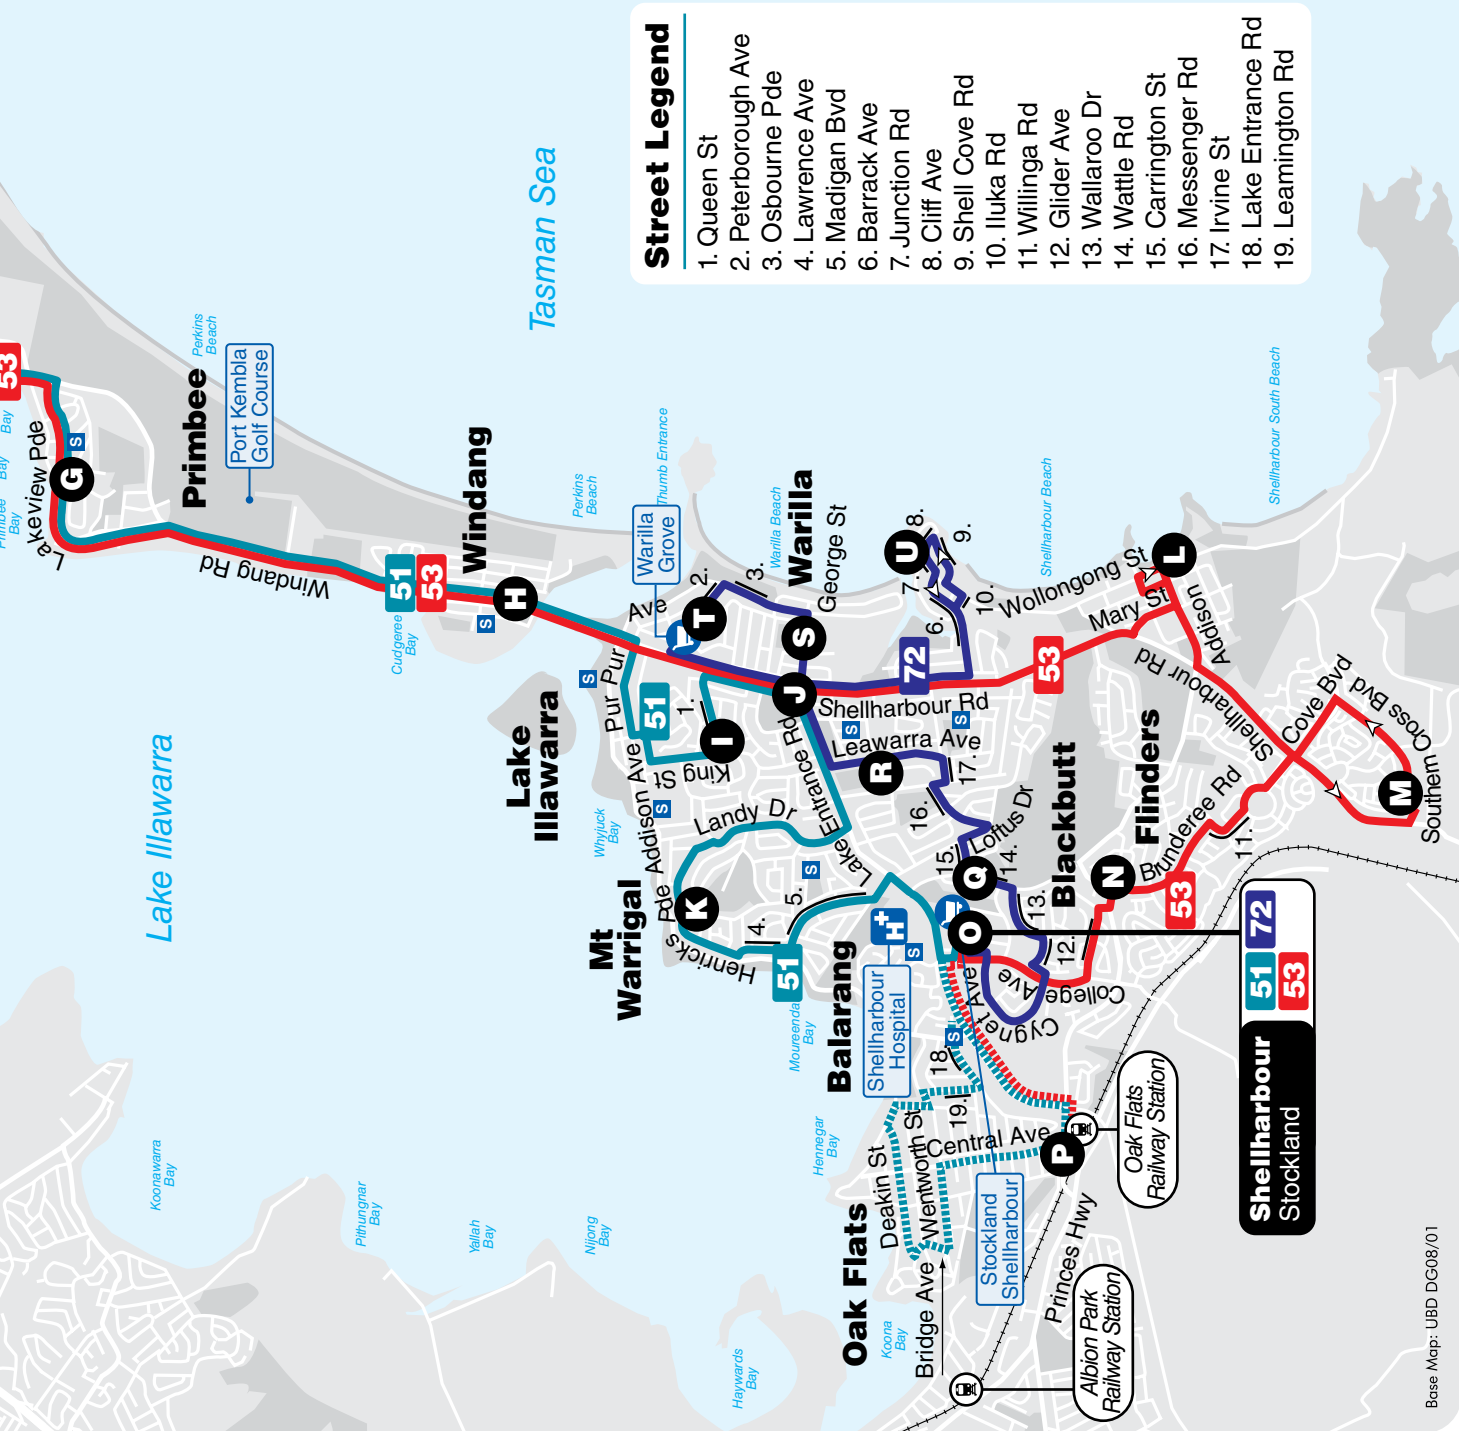

Street Legend

1. Queen St
2. Peterborough Ave
3. Osbourne Pde
4. Lawrence Ave
5. Madigan Bvd
6. Barrack Ave
7. Junction Rd
8. Cliff Ave
9. Shell Cove Rd
10. Iluka Rd
11. Willinga Rd
12. Glider Ave
13. Wallaroo Dr
14. Wattle Rd
15. Carrington St
16. Messenger Rd
17. Irvine St
18. Lake Entrance Rd
19. Leamington Rd