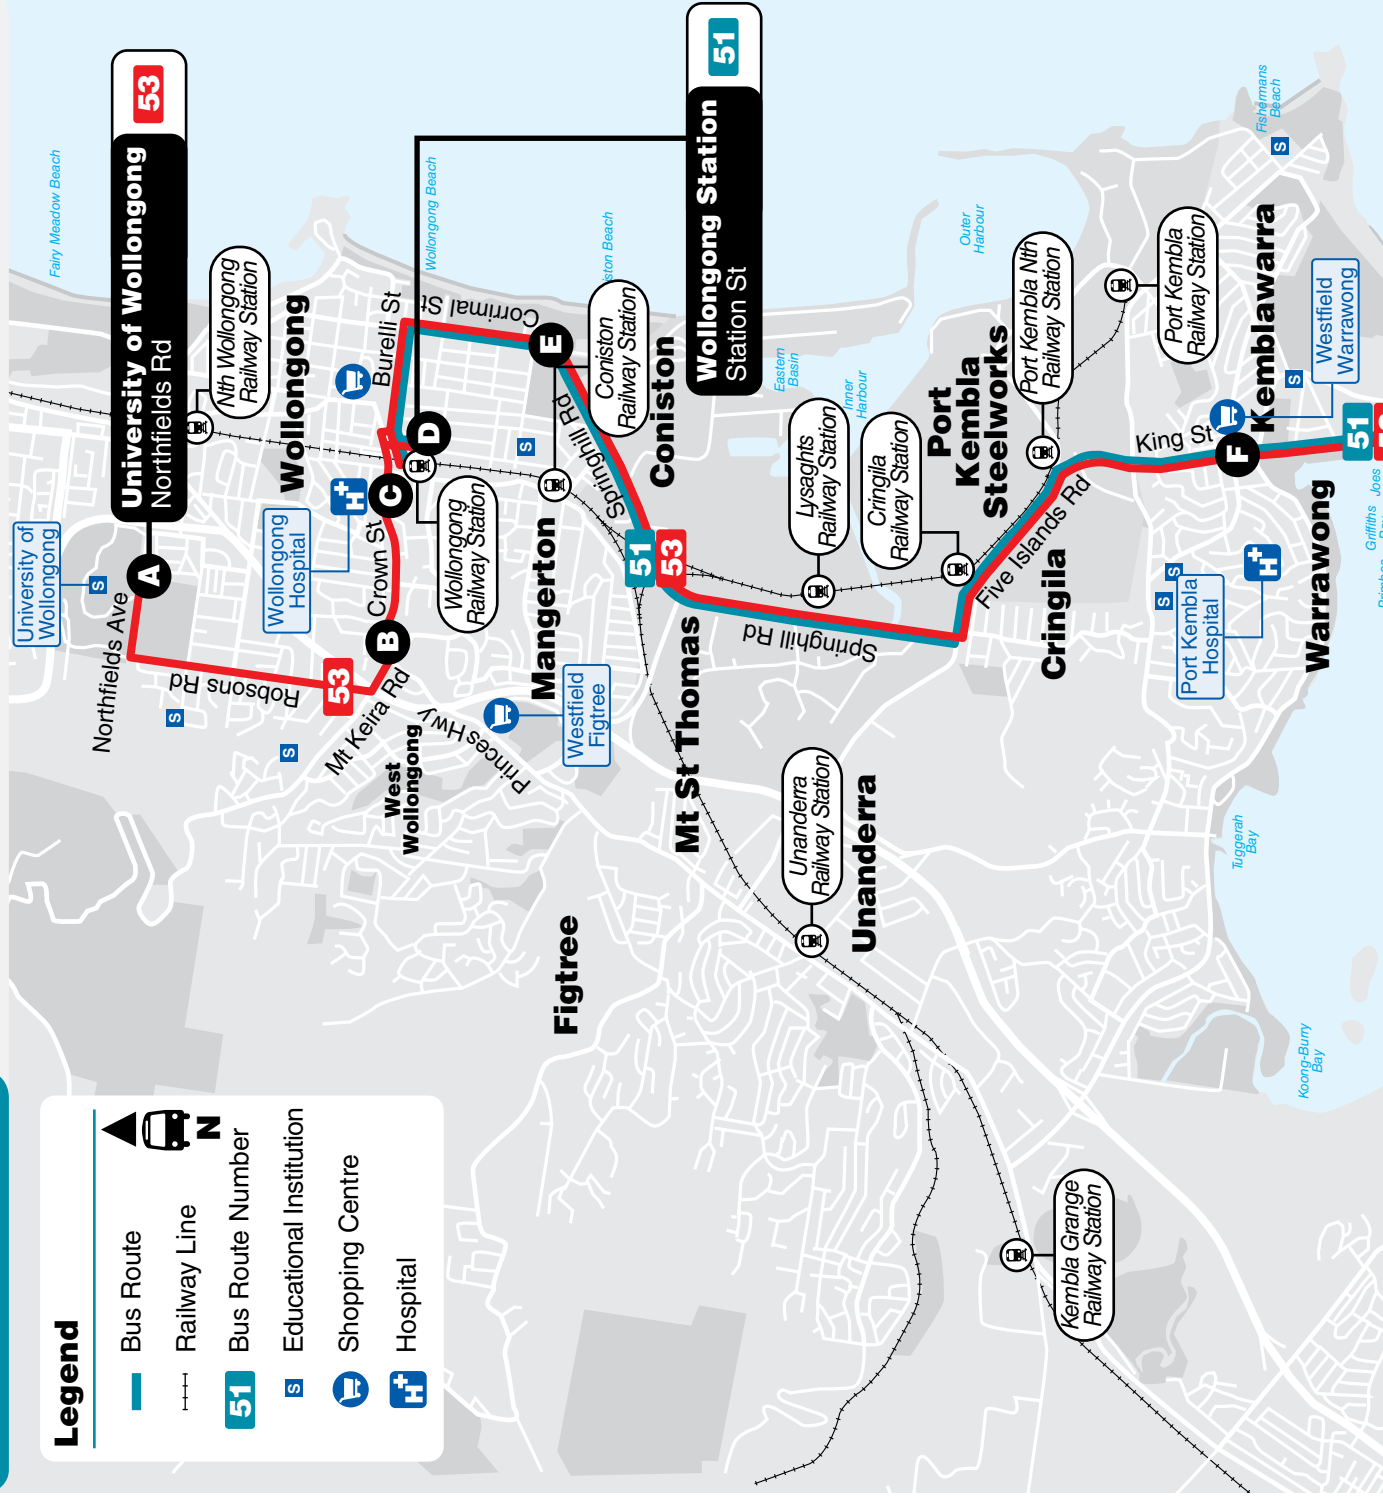

Legend

- Bus Route
- Railway Line
- 51 Bus Route Number
- Educational Institution
- Shopping Centre
- Hospital