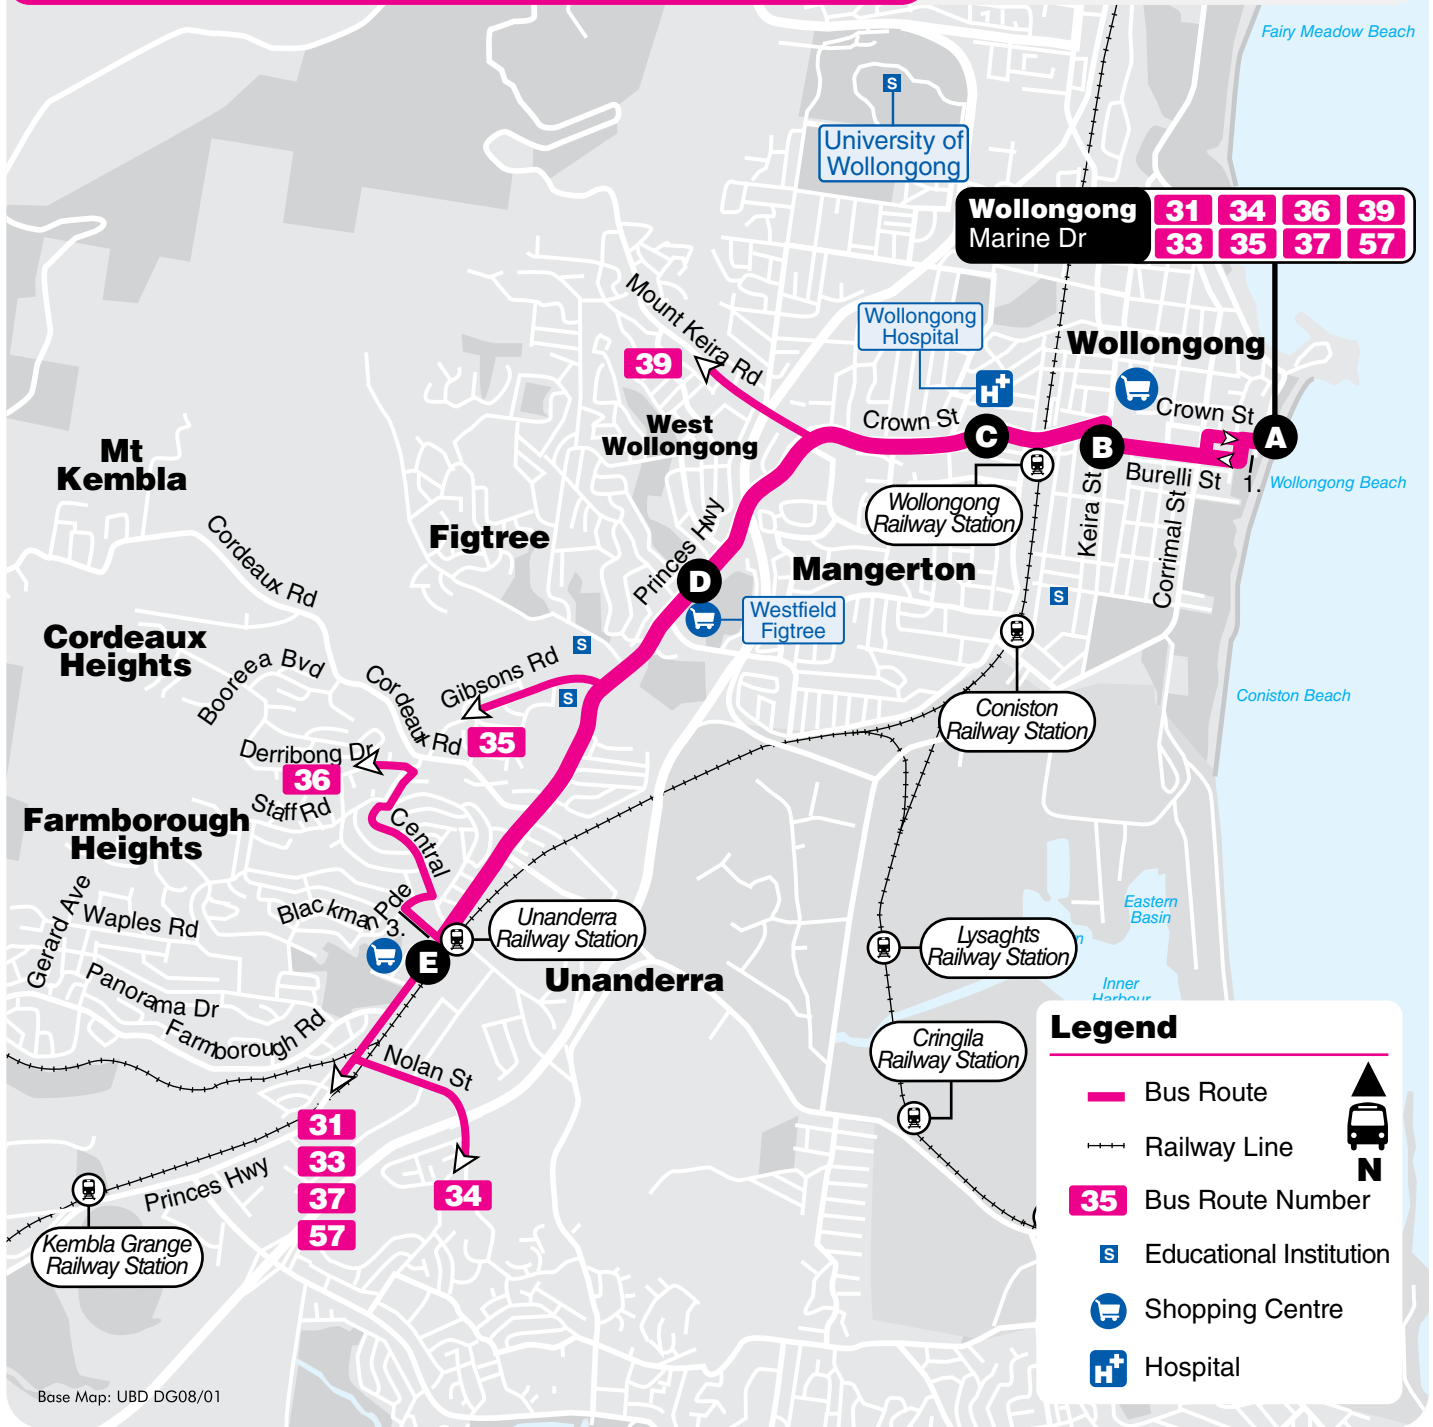

Routes

31/33/34/35/36/37/39/57

Princes Highway Bus Route Map

Wollongong	31	34	36	39
Marine Dr	33	35	37	57

Legend

- Bus Route
- Railway Line
- Bus Route Number
- Educational Institution
- Shopping Centre
- Hospital

N