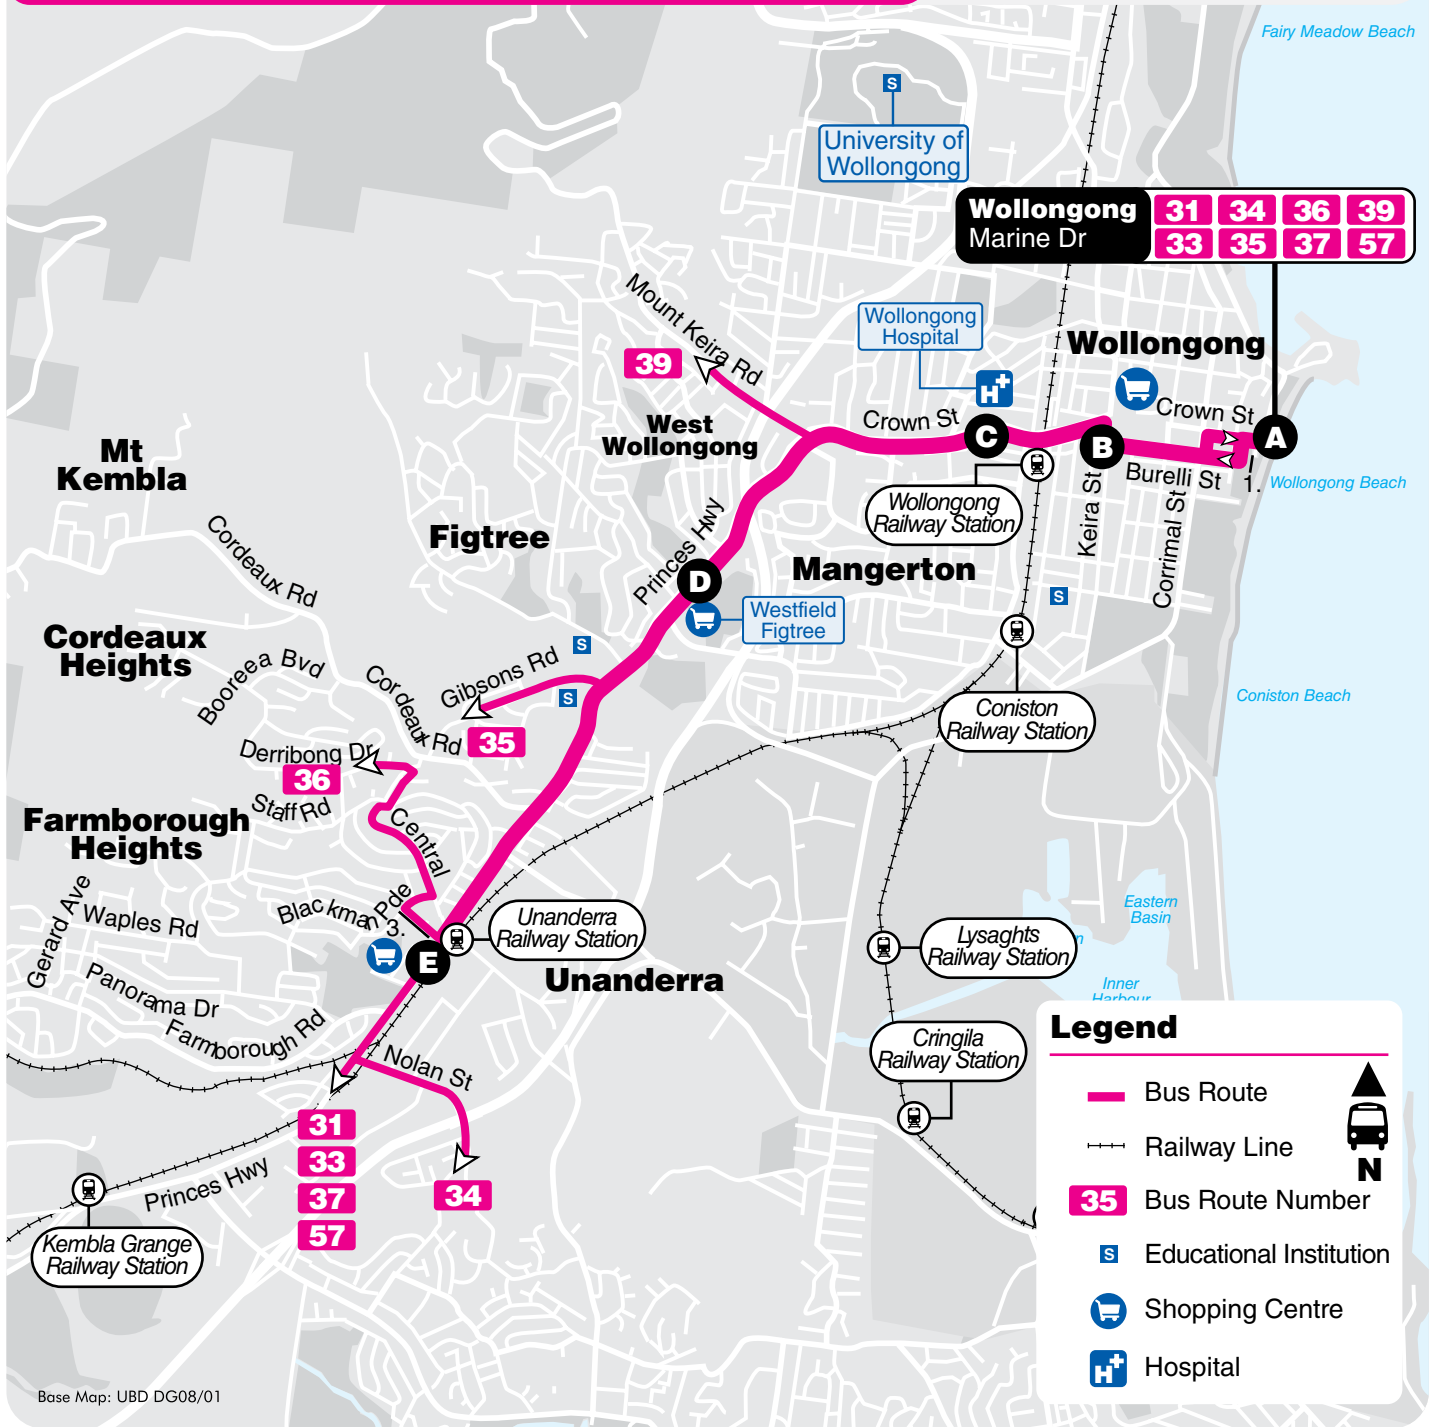

Saturday (cont...)											
map ref	Route	57	33	31	57	35	34	33	31	34	33
		pm	pm	pm	pm	pm	pm	pm	pm	pm	pm
E	Unanderra (Shops, Princes Hwy)	L6.40	6.48	7.20	7.40	U	8.13	8.37	9.20	10.13	10.35
D	Figtree (Westfield, Princes Hwy)	L6.44	6.53	7.25	7.45	7.50	8.19	8.42	9.25	10.19	10.40
C	Wollongong Hospital (Crown St)	L6.48	6.58	7.30	7.49	7.55	8.24	8.47	9.30	10.24	10.44
B	Wollongong (Burelli St & Keira St)	L6.52	7.01	7.33	7.52	7.58	8.27	8.50	9.33	10.27	10.47
A	Wollongong (Marine Dr)	L6.56	7.05	7.37	7.56	8.02	8.31	8.54	9.37	10.31	10.50

Sundays & Public Holidays					
map ref	Route	33	34	31	57
		pm	pm	pm	pm
E	Unanderra (Shops, Princes Hwy)	7.10	7.43	8.13	9.06
D	Figtree (Westfield, Princes Hwy)	7.16	7.48	8.19	9.11
C	Wollongong Hospital (Crown St)	7.21	7.53	8.24	9.16
B	Wollongong (Burelli St & Keira St)	7.24	7.56	8.27	9.19
A	Wollongong (Marine Dr)	7.28	8.00	8.31	9.23

Explanations

- F – Commences from Westfield Figtree and operates via Mt Keira.
- U – Commences from Unanderra Station and operates via Farmborough Heights.
- – Bus does not operate past this timing point.
- This service is usually operated by a wheelchair accessible bus.

Princes Highway Bus Route Map

How to use this timetable

1. Using the route map provided, find the two timing points you are located between.
2. Locate these two timing points on the timetables.
3. Your bus is scheduled to arrive between the times shown for these points. For example, if your bus stop is situated between timing points **A** and **B** on the map, then the bus is scheduled to arrive between the time listed for **A** and the time listed for **B**.