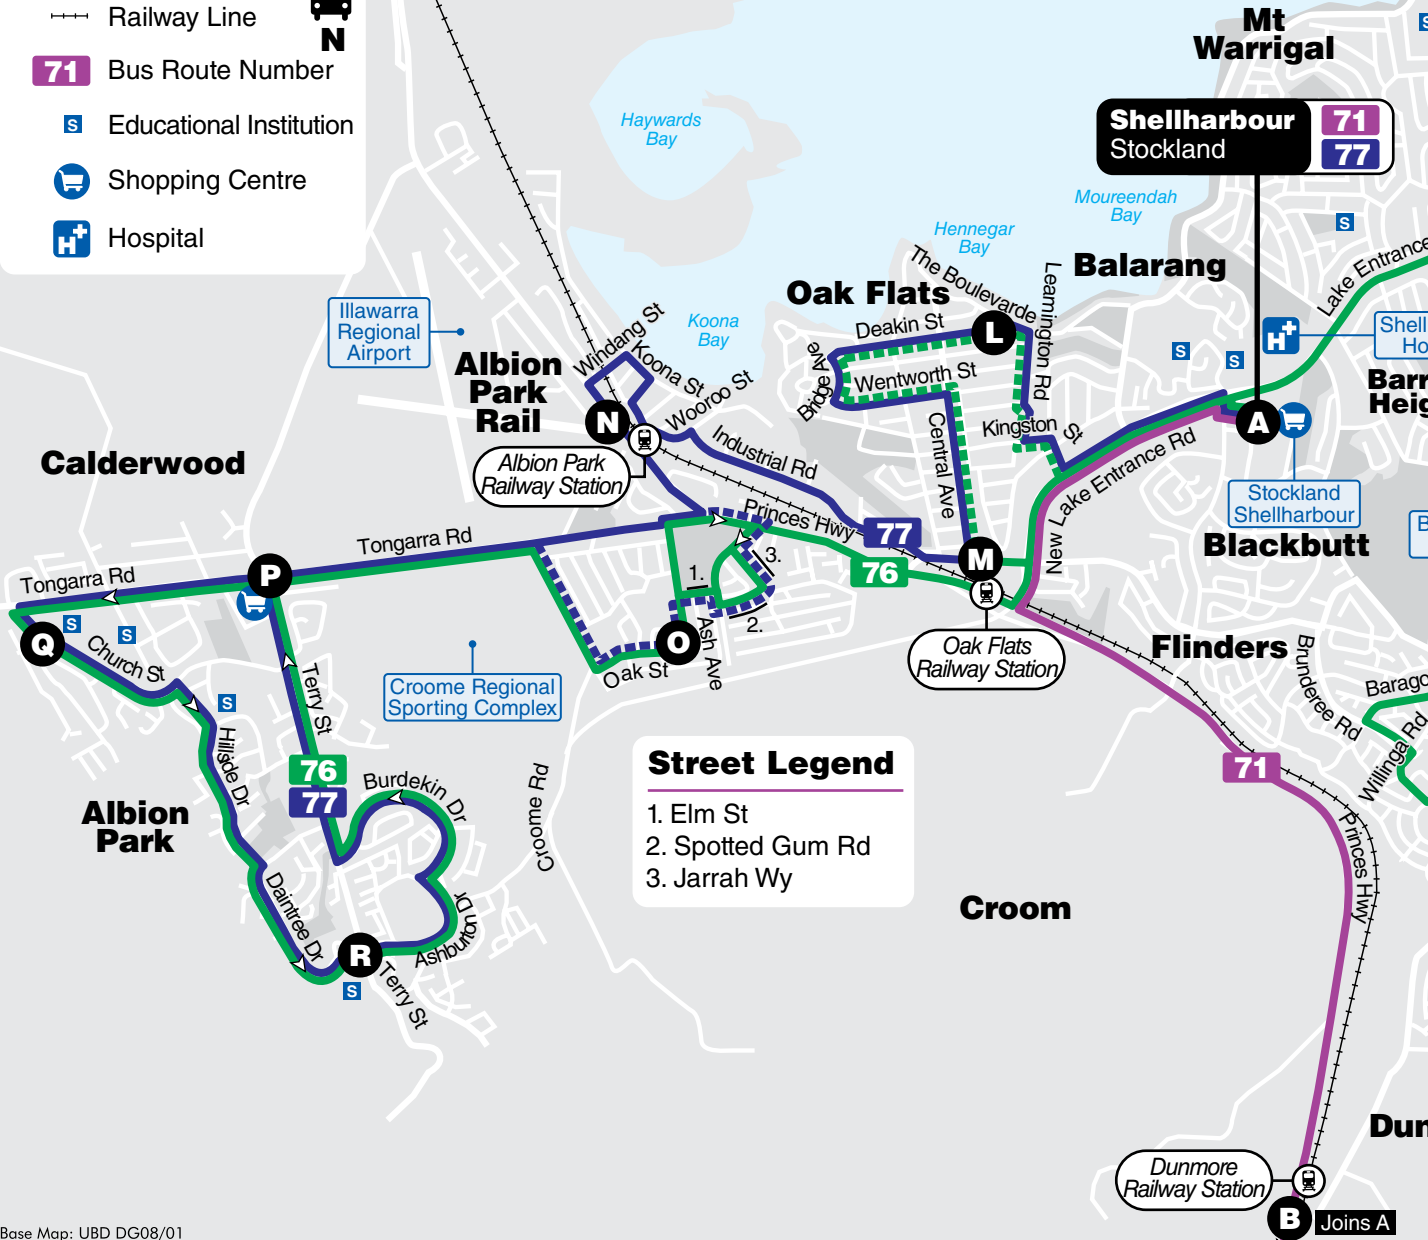

Route **71/76/77**

Bus Route Map

Legend

-  Bus Route
-  Railway Line
-  Bus Route Number
-  Educational Institution
-  Shopping Centre
-  Hospital

Street Legend

1. Elm St
2. Spotted Gum Rd
3. Jarrah Wy

Monday to Friday													
map ref	Route	76	76	76	76	77	76	76	77	76	77	76	77
		am	am	am	am	am	am	am	am	am	am	am	pm
H	Shellharbour Village (Wollongong St)	5.27	7.47	8.47	9.06	10.06	11.06
I	Flinders (Jindabyne Rd & Munmorah Cct)	5.32	7.54	8.54	9.13	10.13	11.13
J	Warilla Junction	5.42	8.04	9.04	9.23	10.23	11.23
K	Lake Illawarra (King St & Queen St)	8.08	9.08	9.27	10.27	11.27
A	Shellharbour (Stockland)	7.15	7.47	8.14	8.24	9.14	9.33	10.08	10.33	11.08	11.33	12.08
L	Oak Flats (The Boulevard & Deakin St)	8.31	10.16	11.16	12.16
M	Oak Flats (Railway Station)	7.20	7.53	C 8.20	8.36	9.20	9.39	10.21	10.39	11.21	11.39	12.21
N	Albion Park Rail (Railway Station)	8.43	10.28	11.28	12.28
O	Albion Park Rail (Ash Ave & Oak St)	7.27	8.00	8.29	9.28	9.46	10.46	11.46
P	Albion Park (Post Office)	7.31	8.04	8.33	8.50	9.33	9.50	10.35	10.50	11.35	11.50	12.35
Q	Albion Park (Sophia St & Church St)	7.35	8.08	8.37	8.54	9.37	9.54	10.39	10.54	11.39	11.54	12.39
R	Albion Park (Ashburton Dr & Terry St)	7.42	8.16	8.44	9.01	9.44	10.01	10.46	11.01	11.46	12.01	12.46
P	Albion Park (Post Office)	7.50	8.24	8.52	9.09	9.52	10.09	10.54	11.09	11.54	12.09	12.54